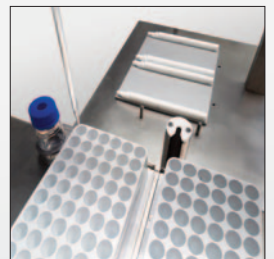

StoBot

**STOBOT, COMBINATION MODEL
FOR EVERY FAMILY**

- ▶ 2 positions for stomacherbag, sample beakers or tube racks
- ▶ sample handling with sterile pipettips
- ▶ dilution plates module to feed your whole system
- ▶ can be incorporated into a modular "Combined Solution"