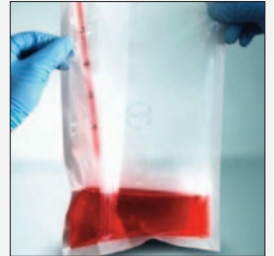

StoBot

**STOBOT, COMBINATION MODEL
FOR EVERY FAMILY**

- ▶ 2 positions for stomacherbag, sample beakers or tube racks
- ▶ sample handling with sterile pipettips
- ▶ dilution plates module to feed your whole system
- ▶ can be incorporated into a modular "Combined Solution"