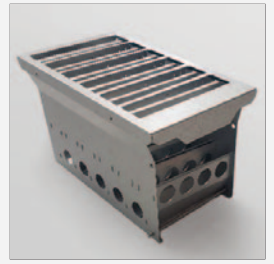

StoBot

**STOBOT, COMBINATION MODEL
FOR EVERY FAMILY**

- ▶ 2 positions for stomacherbag, sample beakers or tube racks
- ▶ sample handling with sterile pipettips
- ▶ dilution plates module to feed your whole system
- ▶ can be incorporated into a modular "Combined Solution"