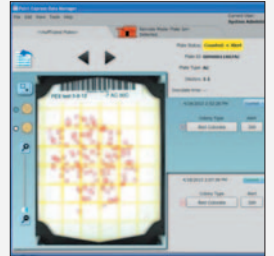

TAPR

TAPR

TECNIC AUTOMATED PETRIFILM READER FOR 3M PETRIFILM™ PLATES

- ▶ Walk Away system
- ▶ feeds stacks of 3M Petrifilm™ plates automatically
- ▶ reads and stores barcodes and images
- ▶ eliminates transcription errors
- ▶ improved accuracy & reliability
- ▶ 5.0 megapixel camera reduces the risk of human error
- ▶ AC, CC, SEC, EB, RYM, and more to come
- ▶ sorted output (pass/fail)
- ▶ automatic LIMS upload

WWW.TECNIC.NL

TECNIC

AGRICULTURE
FOOD
LIFE SCIENCE
ENVIRONMENTAL
BIOTECHNOLOGY
INDUSTRIAL
LABORATORIES

TECNIC FROM SAMPLE PREPARATION TO RESULT